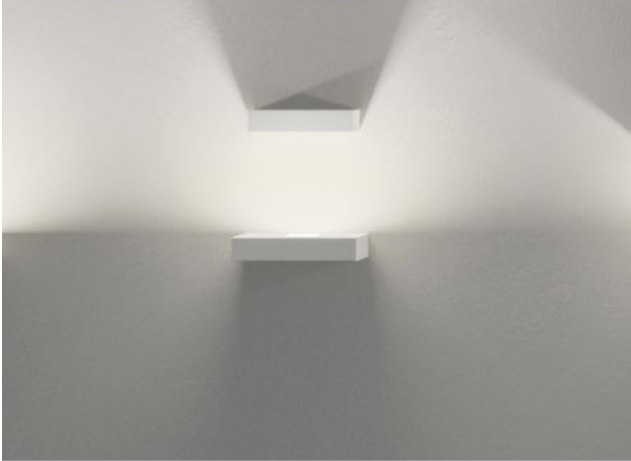

### Oberfläche

- norki matowy
- biały matowy

## Technical details

<b>Kraj produkcji</b>	 Hiszpania
<b>producent</b>	Vibia
<b>projektant</b>	Xuclà
<b>ochrona</b>	IP20
<b>zakres dostawy</b>	LED
<b>Głębokość w cm</b>	10
<b>tworzywo</b>	aluminium, poliwęglan, szkło borokrzemowe
<b>ściemnianie</b>	0-10V ściemniania
<b>Moc w watach</b>	9 W
<b>LED</b>	łącznie
<b>Wskaźnik oddawania barw</b>	>90
<b>Strumień świetlny w lm</b>	1.269
<b>Temperatura barwowa w stopniach Kelvina</b>	2.700 extra biała ciepła
<b>Dimensions</b>	H 23 cm   B 30 cm

## Opis

The Vibia set 7760 is a single-lamp LED wall lamp with a width of 22 cm. In the lower part of the lamp a 9 watt LED is housed, which radiates its light upwards. The top of the Set 7760 is rotated 360°. So the light of the lower part can always derive differently and there is a fascinating game of light and shadow.

The Set 7760 is designed by Xuclà and is available in white-matt and matt mink. As a single lamp the Set 7760 is useful virtually anywhere. Whether as an individual lamp or in combination with other set lights, this wall lamp is always well received. When used with other lamps Set lights, fascinating objects are creating on the wall. The LED is on site dimmable at 0-10 volts. As standard, this lamp has a colour temperature of 2,700 Kelvin extra warm white; on request, it is also available with 3,000 Kelvin warm white or 4,000 Kelvin white.