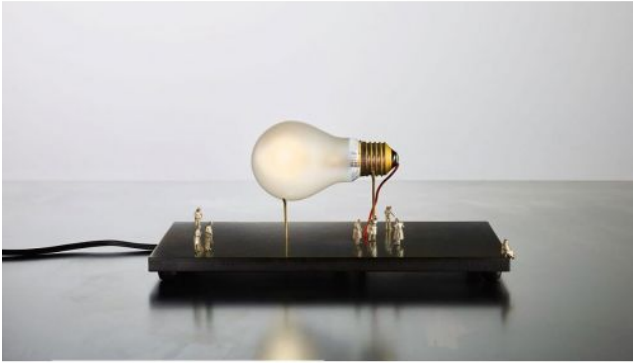

### Technical details

<b>Kraj produkcji</b>	 Niemcy
<b>producent</b>	Ingo Maurer
<b>projektant</b>	Ingo Maurer
<b>rok</b>	2014
<b>ochrona</b>	IP20
<b>zakres dostawy</b>	LED
<b>tworzywo</b>	stal nierdzewna
<b>długość kabla</b>	300 cm
<b>ściemnianie</b>	Przewód ściemniacza z suwakiem
<b>pedestał/wersja</b>	E27
<b>Moc w watach</b>	5 W
<b>LED</b>	Łącznie
<b>Wskaźnik oddawania barw</b>	>90
<b>Strumień świetlny w lm</b>	380
<b>Temperatura barwowa w stopniach Kelvina</b>	2.700 extra biała ciepła
<b>wymiana żarówek:</b>	na miejscu
<b>Dimensions</b>	H 12 cm   L 25 cm

### Opis

The Ingo Maurer I Ricchi Poveri Monument for a Bulb combines an LED bulb in the shape of a light bulb with eight, delicate little figures. None of the figurines looks like the other, four are grouped at the socket of the bulb, three are fixed in front of the bulb. One figure, a full-bodied woman, sits at the edge of the group.

The bulb used for this table lamp is a special bulb with an output of 5 watts, which is specially made for Ingo Maurer and can only be used for the I Ricchi Poveri Monument for a Bulb with LED bulb. A dimmer with slider is integrated on the supply line. When dimmed, the light colour of the lamp changes to a warmer tone (from 2,700 Kelvin to 2,000 Kelvin extra warm white) thanks to the dim to warm technology.