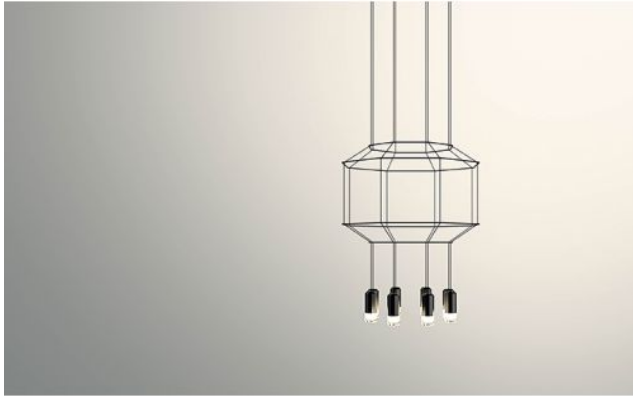

Vibia

Wireflow 0299 - 0300 - 0301 - 0302 - 0303

Version

- 0299
- 0300
- 0301
- 0302
- 0303

Technical details

Kraj produkcji	 Hiszpania
producent	Vibia
projektant	Arik Levy
rok	2014
ochrona	IP20
zakres dostawy	LED
tworzywo	aluminium, stal, stal nierdzewna, szkło
regulacja wysokości	wysokość ustalona
ściemnianie	DALI ściemniania
LED	łącznie
Wskaźnik oddawania barw	>90
Temperatura barwowa w stopniach Kelvina	2.700 extra biała ciepła
baldachim Wymiary	43 cm
wydajność systemu	8 x 4,5 Watt

Opis

This Vibia Wireflow is a volumetric pendant lamp with glass diffusers designed by Arik Levy. The aesthetics of a chandelier is reinterpreted by this 3D Wireflow. The pendant lamp is stylishly modern reduced to the essentials and at the same time a strong, present form. The filigree appearance with 8 LEDs takes this type of light into a new, innovative and futuristic dimension. The Wireflow is on site dimmable and its height can be set.

It is offered in five sizes:

- Version 0303: diameter 55 cm, total length 80 - 200 cm
- Version 0302: diameter 70 cm, total length 100 - 200 cm
- Version 0301: diameter 89 cm, total length 120 - 250 cm
- Version 0300: diameter 120 cm, total length 140 - 250 cm
- Version 0299: diameter 150 cm, total length 150 - 250 cm