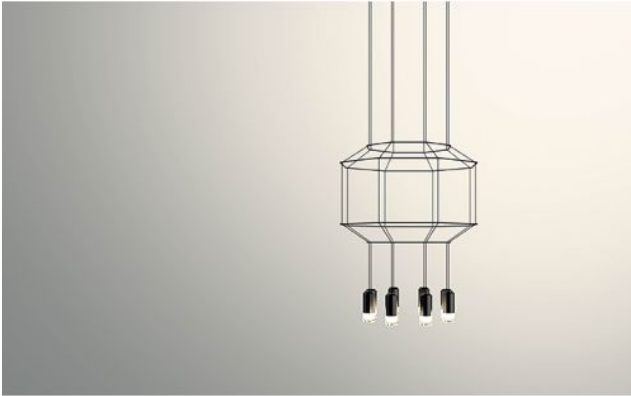

Vibia

Wireflow 0299 - 0300 - 0301 - 0302 - 0303

Version

- 0299
- 0300
- 0301
- 0302
- 0303

Technical details

Kraj produkcji	 Hiszpania
producent	Vibia
projektant	Arik Levy
rok	2014
ochrona	IP20
zakres dostawy	LED
tworzywo	aluminium, stal, stal nierdzewna, szkło
regulacja wysokości	wysokość ustalona
ściemnianie	DALI ściemniania
LED	łącznie
Wskaźnik oddawania barw	>90
Temperatura barwowa w stopniach Kelvina	2.700 extra biała ciepła
baldachim Wymiary	43 cm
wydajność systemu	8 x 4,5 Watt

Opis

This Vibia Wireflow is a volumetric pendant lamp with glass diffusers designed by Arik Levy. The aesthetics of a chandelier is reinterpreted by this 3D Wireflow. The pendant lamp is stylishly modern reduced to the essentials and at the same time a strong, present form. The filigree appearance with 8 LEDs takes this type of light into a new, innovative and futuristic dimension. The Wireflow is on site dimmable and its height can be set.

It is offered in five sizes:

- Version 0303: diameter 55 cm, total length 80 - 200 cm
- Version 0302: diameter 70 cm, total length 100 - 200 cm
- Version 0301: diameter 89 cm, total length 120 - 250 cm
- Version 0300: diameter 120 cm, total length 140 - 250 cm
- Version 0299: diameter 150 cm, total length 150 - 250 cm