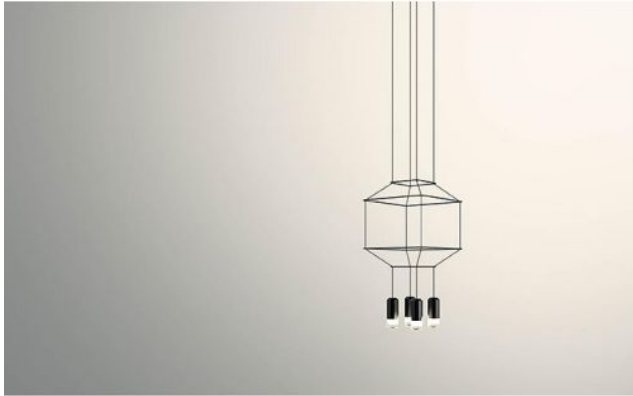

Vibia

Wireflow 0309 - 0310- 0311 - 0312 - 0313

Version

- 0309
- 0310
- 0311
- 0312
- 0313

Technical details

Kraj produkcji	 Hiszpania
producent	Vibia
projektant	Arik Levy
rok	2014
ochrona	IP20
zakres dostawy	LED
tworzywo	aluminium, stal, stal nierdzewna, szkło
regulacja wysokości	wysokość ustalona
ściemnianie	DALI ściemniania
LED	łącznie
Wskaźnik oddawania barw	>90
Strumień świetlny w lm	1.940
Temperatura barwowa w stopniach Kelvina	2.700 extra biała ciepła
baldachim Wymiary	30 cm
wydajność systemu	4 x 4,5 Watt

Opis

This Vibia Wireflow has glass diffusers and was designed by Arik Levy. The aesthetics of a chandelier are simplified avant-garde with this pendant light: stylishly modern reduced to the essentials and at the same time a strong present form. The filigree appearance with 4 integrated LEDs may be reminiscent of classic chandelier models, but leads these lights into an innovative and futuristic dimension. This Wireflow is height settable and can be dimmed by the customer.

The lamp is available in 5 sizes:

- Version 0313: length 30 cm, width 30 cm, total length 70 - 200 cm
- Version 0312: length 50 cm, width 50 cm, total length 110 - 200 cm
- Version 0311: length 64 cm, width 64 cm, total length 130 - 250 cm
- Version 0310: length 80 cm, width 80 cm, total length 160 - 250 cm
- Version 0309: length 100 cm, width 100 cm, total length 180 - 250 cm