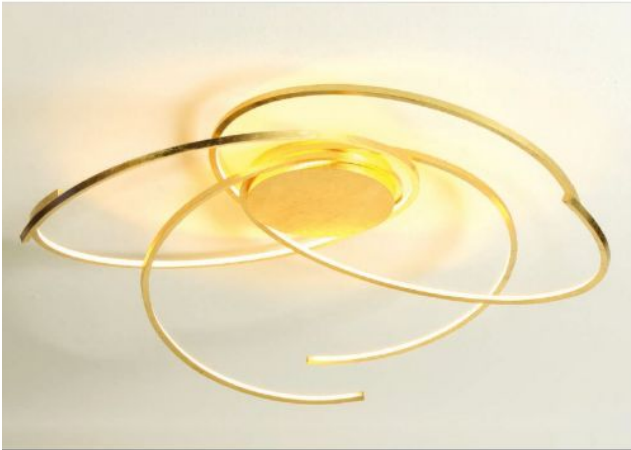

Escale

Space 80 cm

Oberfläche

- polerowane aluminium
- Złoty Liść
- czarny
- biały

Technical details

Kraj produkcji	 Niemcy
producent	Escale
projektant	Mosru Mohiuddin
rok	2013
ochrona	IP20
zakres dostawy	LED
Średnica w cm	80
tworzywo	aluminium
ściemnianie	ściemniające z przycinaniem fazy i ściemniaczem z regulacją fazy
Moc w watach	30 W
LED	Łącznie
Wskaźnik oddawania barw	90
Temperatura barwowa w stopniach Kelvina	2.700 extra biała ciepła
wymiana żarówek:	u producenta / w fabryce
Całkowity strumień świetlny w lm	4.200
Dimensions	H 20 cm Ø 80 cm

Opis

The Escale Space 80 cm is the medium-sized ceiling light of this collection. The lamp has a diameter of 80 cm and a height of 20 cm. An LED with a colour temperature of 2,700 Kelvin extra warm white is used for lighting.

The Space 80 cm is a round lamp around which several struts spiral. These surfaces are offered: gold leaf, white, black or smoothed aluminum. Mosru Mohiuddin designed the lamp in the year 2013.

The ceiling lamp is dimmable on site with a trailing edge and / or leading edge phase dimmer. A Casambi module and a ZigBee module are on offer as accessories. With the Casambi module, the ceiling light can be regulated using the Casambi App by Smartphone or Tablet via Bluetooth. The ZigBee module enables the light to be operated via voice control.