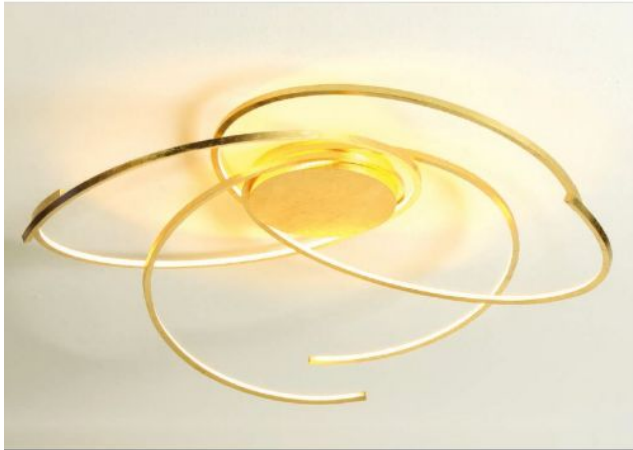

### Oberfläche

- polerowane aluminium
- Złoty Liść
- czarny
- biały

### Technical details

|  |  |
|--|--|
| <b>Kraj produkcji</b>                          |  Niemcy |
| <b>producent</b>                               | Escale   |
| <b>projektant</b>                              | Mosru Mohiuddin  |
| <b>rok</b>                                     | 2013   |
| <b>ochrona</b>                                 | IP20   |
| <b>zakres dostawy</b>                          | LED  |
| <b>Średnica w cm</b>                           | 80   |
| <b>tworzywo</b>                                | aluminium  |
| <b>ściemnianie</b>                             | ściemniające z przycinaniem fazy i ściemniaczem z regulacją fazy                           |
| <b>Moc w watach</b>                            | 30 W   |
| <b>LED</b>                                     | Łącznie  |
| <b>Wskaźnik oddawania barw</b>                 | 90   |
| <b>Temperatura barwowa w stopniach Kelvina</b> | 2.700 extra biała ciepła   |
| <b>wymiana żarówek:</b>                        | u producenta / w fabryce   |
| <b>Całkowity strumień świetlny w lm</b>        | 4.200  |
| <b>Dimensions</b>                              | H 20 cm   Ø 80 cm  |

### Opis

The Escale Space 80 cm is the medium-sized ceiling light of this collection. The lamp has a diameter of 80 cm and a height of 20 cm. An LED with a colour temperature of 2,700 Kelvin extra warm white is used for lighting.

The Space 80 cm is a round lamp around which several struts spiral. These surfaces are offered: gold leaf, white, black or smoothed aluminum. Mosru Mohiuddin designed the lamp in the year 2013.

The ceiling lamp is dimmable on site with a trailing edge and / or leading edge phase dimmer. A Casambi module and a ZigBee module are on offer as accessories. With the Casambi module, the ceiling light can be regulated using the Casambi App by Smartphone or Tablet via Bluetooth. The ZigBee module enables the light to be operated via voice control.