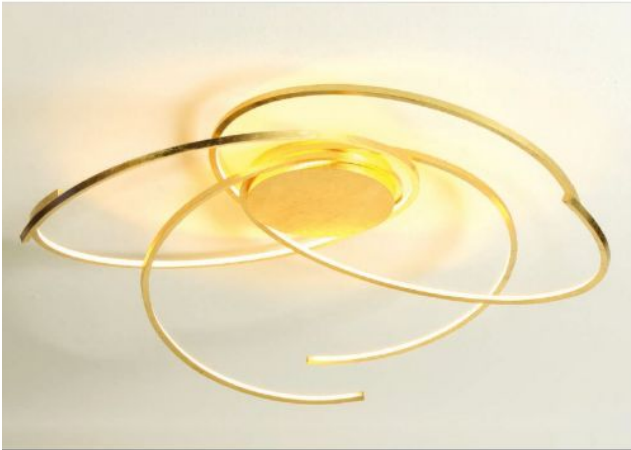

### Oberfläche

- polerowane aluminium
- Złoty Liść
- czarny
- biały

### Technical details

<b>Kraj produkcji</b>	 Niemcy
<b>producent</b>	Escale
<b>projektant</b>	Mosru Mohiuddin
<b>rok</b>	2013
<b>ochrona</b>	IP20
<b>zakres dostawy</b>	LED
<b>Średnica w cm</b>	80
<b>tworzywo</b>	aluminium
<b>ściemnianie</b>	ściemniające z przycinaniem fazy i ściemniaczem z regulacją fazy
<b>Moc w watach</b>	30 W
<b>LED</b>	Łącznie
<b>Wskaźnik oddawania barw</b>	90
<b>Temperatura barwowa w stopniach Kelvina</b>	2.700 extra biała ciepła
<b>wymiana żarówek:</b>	u producenta / w fabryce
<b>Całkowity strumień świetlny w lm</b>	4.200
<b>Dimensions</b>	H 20 cm   Ø 80 cm

### Opis

The Escale Space 80 cm is the medium-sized ceiling light of this collection. The lamp has a diameter of 80 cm and a height of 20 cm. An LED with a colour temperature of 2,700 Kelvin extra warm white is used for lighting.

The Space 80 cm is a round lamp around which several struts spiral. These surfaces are offered: gold leaf, white, black or smoothed aluminum. Mosru Mohiuddin designed the lamp in the year 2013.

The ceiling lamp is dimmable on site with a trailing edge and / or leading edge phase dimmer. A Casambi module and a ZigBee module are on offer as accessories. With the Casambi module, the ceiling light can be regulated using the Casambi App by Smartphone or Tablet via Bluetooth. The ZigBee module enables the light to be operated via voice control.