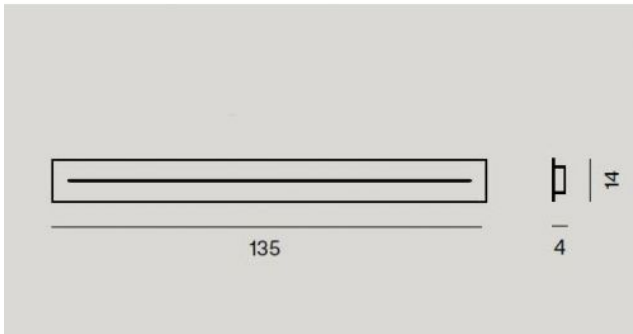

## Elongated multi-canopy 135 cm

### Technical details

<b>Kraj produkcji</b>	 Włochy
<b>producent</b>	Foscarini
<b>powierzchnia</b>	biały
<b>tworzywo</b>	metal
<b>Dimensions</b>	H 4 cm   B 14 cm   L 135 cm

### Opis

The Foscarini elongated multi-canopy 135 cm is an elongated canopy, to which you can hang several lights. The surface of the canopy is white, it is made of painted metal. The canopy has a length of 135 cm, a width of 14 cm and a height of 4 cm. The multi-canopy is suitable for these light families: Foscarini Aplomb, Caboche, Caiigo, Chouchin, Gregg, Havana, Maki, New Buds, Plass, Rituals, Tartan, Tite and Tress.