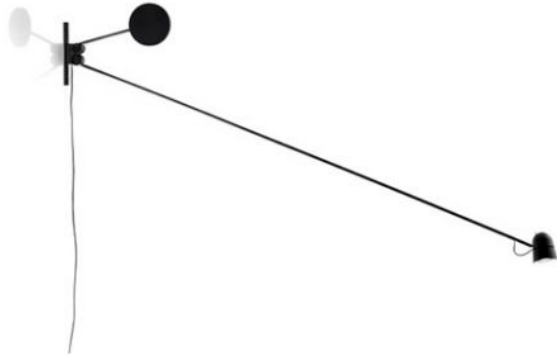

Luceplan

Counterbalance

Oberfläche

- czarny
- biały

Technical details

Kraj produkcji	 Włochy
producent	Luceplan
projektant	Daniel Rybakken
rok	2012
kolor	czarny
ochrona	IP20
zakres dostawy	LED
tworzywo	aluminium, stal
ściemnianie	na głowicy lampy
Moc w watach	16 W
LED	łącznie
Wskaźnik oddawania barw	90
Strumień świetlny w lm	598
Temperatura barwowa w stopniach Kelvina	2.700 extra biała ciepła
długość ramienia	190 cm
Głowica lampy Wymiary	9 cm
Dimensions	L 192 cm

Opis

The Luceplan Counterbalance is a black wall lamp, which can be aligned in the room at will cause of its swiveling light arm. The counterweight balances the movements of the long arm with help of gear wheels and guarantees the stability of the lamp head. The lamp head is made out of lacquered aluminum, the body is made of matt lacquered steel. Different brightness levels can be set with the dimmer on the lamp head. Daniel Rybakken designed the wall light in the year 2012. Apart from this light, also a spotlight as well as a floor lamp are on offer from this series.