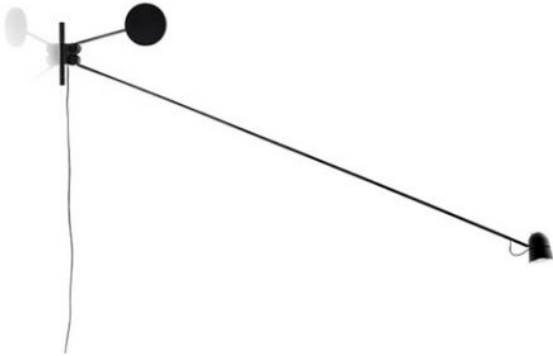

Luceplan

Counterbalance

Oberfläche

- czarny
- biały

Technical details

Kraj produkcji	 Włochy
producent	Luceplan
projektant	Daniel Rybakken
rok	2012
kolor	czarny
ochrona	IP20
zakres dostawy	LED
tworzywo	aluminium, stal
ściemnianie	na głowicy lampy
Moc w watach	16 W
LED	łącznie
Wskaźnik oddawania barw	90
Strumień świetlny w lm	598
Temperatura barwowa w stopniach Kelvina	2.700 extra biała ciepła
długość ramienia	190 cm
Głowica lampy Wymiary	9 cm
Dimensions	L 192 cm

Opis

The Luceplan Counterbalance is a black wall lamp, which can be aligned in the room at will cause of its swiveling light arm. The counterweight balances the movements of the long arm with help of gear wheels and guarantees the stability of the lamp head. The lamp head is made out of lacquered aluminum, the body is made of matt lacquered steel. Different brightness levels can be set with the dimmer on the lamp head. Daniel Rybakken designed the wall light in the year 2012. Apart from this light, also a spotlight as well as a floor lamp are on offer from this series.