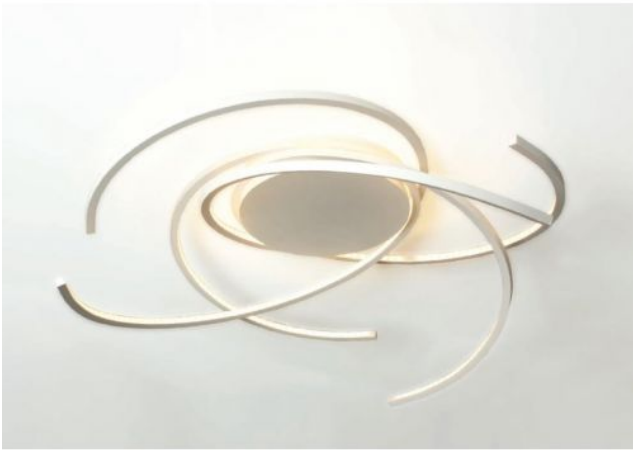

Escale

Space 100 cm

Oberfläche

- aluminium
- czarny
- złoto
- biały

Technical details

Kraj produkcji	 Niemcy
producent	Escale
projektant	Mosru Mohiuddin
rok	2013
ochrona	IP20
zakres dostawy	LED
Średnica w cm	100
tworzywo	aluminium
ściemnianie	ściemniające z przycinaniem fazy i ściemniaczem z regulacją fazy
Moc w watach	36 W
LED	Łącznie
Wskaźnik oddawania barw	90
Temperatura barwowa w stopniach Kelvina	2.700 extra biała ciepła
wymiana żarówek:	u producenta / w fabryce
Całkowity strumień świetlny w lm	5.000
Dimensions	H 24 cm Ø 100 cm

Opis

The Escale Space 100 is the largest ceiling light in this series. It has a diameter of 100 cm at a height of 24 cm. An LED with a colour temperature of 2700 Kelvin extra warm white serves as a light source.

The Space 100 ceiling light is offered in the surfaces aluminum smoothed, gold leaf, white and black. The lamp was designed by Mosru Mohiuddin in 2013.

This ceiling lamp can be dimmed on site with a trailing edge and / or leading edge phase dimmer. A Casambi module and a ZigBee module are offered as accessories. With the Casambi module, the ceiling light can be regulated with the Casambi App by smartphone or tablet via Bluetooth. The ZigBee module enables control of the light via voice control.