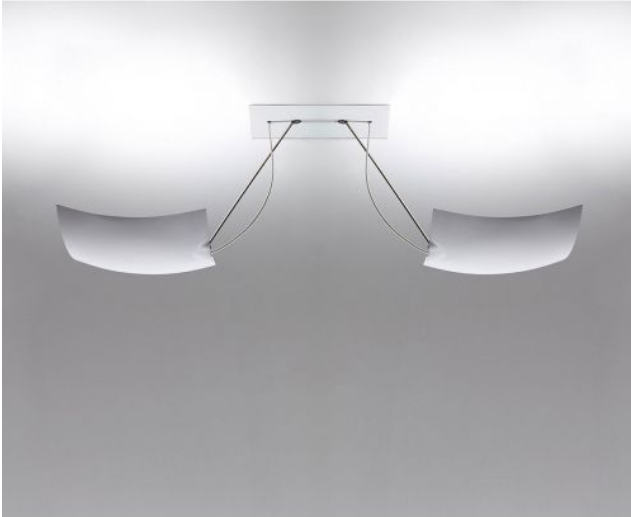

Ingo Maurer

2 x 18 x 18

Technical details

Kraj produkcji	 Niemcy
producent	Ingo Maurer
projektant	Maurer, Ingo & Team
rok	2016
ochrona	IP20
zakres dostawy	LED
Projekcja w cm	40 - 80
tworzywo	aluminium, stal nierdzewna
powierzchnia	biały
ściemnianie	ściemnialna kontroli faz przyciemniania
LED	Łącznie
Wskaźnik oddawania barw	90
Temperatura barwowa w stopniach Kelvina	3.000 biała ciepła
wymiana żarówek:	na miejscu
wydajność systemu	2 x 22 Watt
Całkowity strumień świetlny w lm	3.200
dystrybucja światła	pośrednio

Opis

The Ingo Maurer 2 x 18 x 18 is a ceiling light, which can also be used as a wall light. It is flexibly adjustable by means of two ball joints with which the shades can be aligned as desired. The white shades can also be adjusted independently. The lamp is equipped with two LEDs. The light is emitted indirectly to the ceiling or the wall.

Depending on the setting of the shades, the 2 x 18 x 18 has a projection between approx. 40 and 80 cm. The wall and ceiling light can be dimmed on site. It is a double version of the 18 x 18, which has only one adjustable shade, and was designed in the year 2016 by Ingo Maurer and his team.