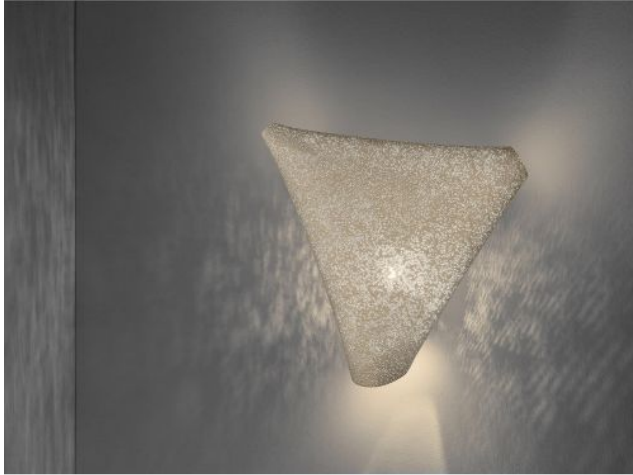

Arturo_Alvarez

Ballet BA06

Oberfläche

- szary
- biały

Version

- E27
- LED

Technical details

Kraj produkcji	 Hiszpania
producent	Arturo_Alvarez
projektant	Hector Serrano
rok	2014
ochrona	IP20
zakres dostawy	Leuchtmittel/ Bulb
Głębokość w cm	15
tworzywo	stal, stal nierdzewna
dystrybucja światła	Oświetlenie otoczenia i pośrednio
Dimensions	H 35 cm B 36 cm

Opis

The Arturo Alvarez Ballet BA06 wall light is available in several finishes. The bracket of this wall lamp is made of painted steel. The lamp shade is made of a flexible stainless steel mesh. This stainless steel mesh has been specially developed by the Arturo Alvarez brand and is particularly malleable, compact and resistant. This wall light is available in two versions: as E27 version or as version with built-in LED. The E27 version has an E27 socket and is operated with a replaceable LED retrofit. The LED version has a colour temperature of 2,700 Kelvin extra warm white, on request it is also available with 3000 Kelvin warm white. This lamp is offered in white and grey finishes. On request, the lamp is also available in taupe and beige.