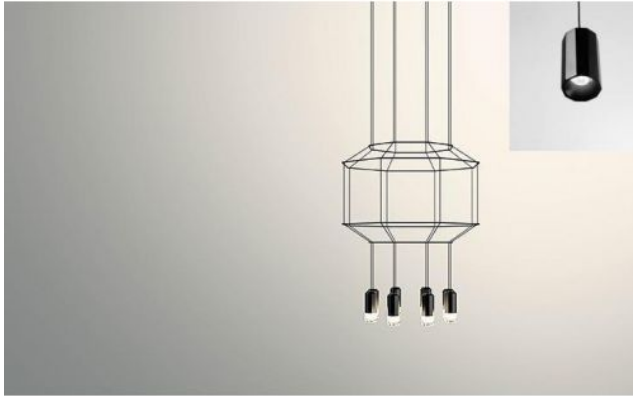

Vibia

Wireflow 0399 - 0400 - 0401 - 0402 - 0403

Version

- 0399
- 0400
- 0401
- 0402
- 0403

Technical details

Kraj produkcji	Hiszpania
producent	Vibia
projektant	Arik Levy
rok	2016
ochrona	IP20
zakres dostawy	LED
tworzywo	aluminium, stal, stal nierdzewna
regulacja wysokości	wysokość ustalona
ściemnianie	DALI ściemniania
LED	łącznie
Wskaźnik oddawania barw	>90
Strumień świetlny w lm	3.880
Temperatura barwowa w stopniach Kelvina	2.700 extra biała ciepła
baldachim Wymiary	43 cm
wydajność systemu	8 x 4,5 Watt

Opis

This Vibia Wireflow is a pendant lamp, designed by Arik Levy. This lamp is the version without glass diffusers. The aesthetics of a chandelier are reinterpreted in an avant-garde simplification. The filigree appearance of the pendant lamp with 8 integrated LEDs ties in with a classic model of a chandelier and adds a new, innovative and futuristic dimension to this type of light. This Wireflow lamp is height-determinable and can be dimmed by the customer.

This lamp is available in five sizes:

- Version 0403: diameter 55 cm, total length 80 - 200 cm
- Version 0402: diameter 70 cm, total length 100 - 200 cm
- Version 0401: diameter 89 cm, total length 120 - 250 cm
- Version 0400: diameter 120 cm, total length 140 - 250 cm
- Version 0399: diameter 150 cm, total length 150 - 250 cm