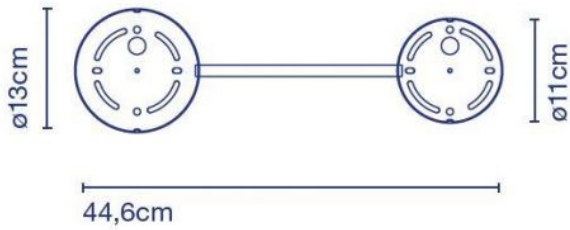

Marset

Accessories C2 Ginger

Technical details

Kraj produkcji	 Hiszpania
producent	Marset
projektant	Joan Gaspar
powierzchnia	czarny
tworzywo	metal
Dimensions	L 45 cm

Opis

The Marset accessory C2 Ginger is used to connect a lamp Ginger 32 C and a lamp Ginger 42 C to each other and to connect them together to a power supply. The wall lamp accessories are made of painted metal. In addition to these accessories, a version is also available to connect a Ginger 32 C, 42 C and 60 C lamp to a single power connection.