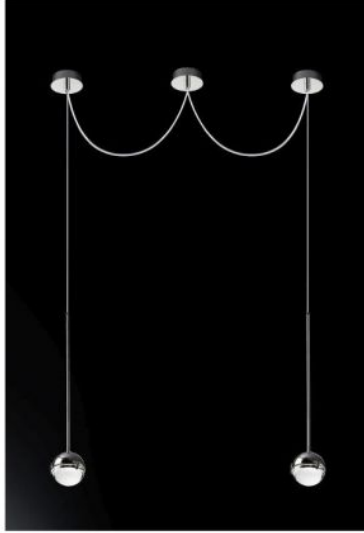

Cini & Nils

Convivio pendant lamp 2-lights LED

Oberfläche

- chrom
- czarny

Technical details

Kraj produkcji	 Włochy
producent	Cini & Nils
projektant	Luta Bettonica
projektant 2	Mario Melocchi
rok	2005
ochrona	IP20
zakres dostawy	LED
Średnica w cm	11
tworzywo	aluminium, mosiądz, stal, szkło
długość kabla	385 cm
regulacja wysokości	wysokość ustalona
ściemnianie	ściemnialna kontroli faz przyciemniania
LED	łącznie
Wskaźnik oddawania barw	92
Temperatura barwowa w stopniach Kelvina	2.800 biała ciepła
baldachim Wymiary	14 cm
wydajność systemu	2 x 13 Watt
Całkowity strumień świetlny w lm	2.600
Dimensions	H 65 cm Ø 11 cm

Opis

The Cini & Nils Convivio pendant lamp 2-lights LED emits its light directly downwards, whereby the light is bundled by transparent glass lenses. This creates a distinctive, clear illumination. The 2-lights pendant lamp has a decentralised canopy, so that the lamp can be installed independently of the power supply. In addition, it is also possible to choose any distance between the two pendulums during installation.

The Convivio pendant lamp is available in black matt and chrome finish. Two LEDs are integrated as light sources, which can be dimmed on site with a trailing edge phase dimmer. With an optionally available Casambi module, the light can also be dimmed via Bluetooth with the Casambi app by smartphone / tablet. On request, the pendant lamp can be supplied with an already integrated Casambi module. The cable length can be set individually by the installation.