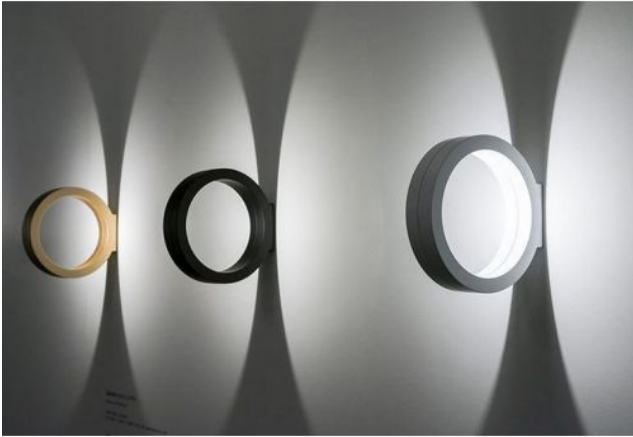

Cini & Nils

Assolo wall and ceiling lamp

Oberfläche

- czarny
- złoto
- biały

Dimmbarkeit

- ściemnialna kontroli faz przyciemniania
- nie ściemnialne

Technical details

Kraj produkcji	 Włochy
producent	Cini & Nils
projektant	Luta Bettonica
rok	2013
ochrona	IP20
zakres dostawy	LED
Głębokość w cm	20
Średnica w cm	20
tworzywo	aluminium
Moc w watach	16 W
LED	łącznie
Wskaźnik oddawania barw	80
Strumień świetlny w lm	1.300
Temperatura barwowa w stopniach Kelvina	2.800 biała ciepła
Dimensions	B 5 cm Ø 20 cm

Opis

The Cini & Nils Assolo wall and ceiling lamp can be mounted vertically, horizontally or in a row. Its ring has a diameter of 20 cm. The light is emitted by an integrated LED on the inside and reflected from there, thus indirectly illuminating both the lamp itself and the surroundings. This creates a play of light and shadow on the wall or ceiling. The lamp is available in white, black and gold matt. The Assolo wall and ceiling lamp is offered in two versions: non-dimmable and dimmable on site with a trailing edge phase dimmer. The on site dimmable version can also be dimmed with an optionally available Casambi module using a smartphone/tablet via Bluetooth. An LED with a colour temperature of 2,800 Kelvin warm white is included as a light source. On request, this lamp is also available with a round wall plate with a diameter of 9.2 cm, which can be used to cover flush boxes.