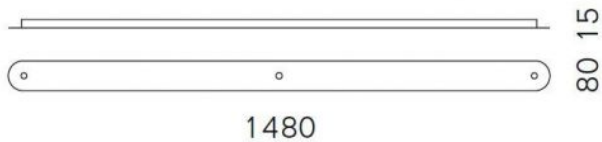

Serien Lighting

Canopy profile 3

Oberfläche

- szczotkowanego aluminium
- Aluminium polerowane
- czarny
- biały

Technical details

Kraj produkcji	 Niemcy
producent	Serien Lighting
projektant	Serien Lighting
tworzywo	aluminium
Dimensions	H 2 cm B 8 cm L 148 cm

Opis

With the Serien Lighting canopy profile 3, three pendant lamps can be connected together and mounted on a single power supply. This makes it possible to install two single pendant lamps together. Only a single power connection is required. The canopy profile 3 is available in brushed aluminum, polished aluminum, black or white painted finishes. This accessory has a length of 148 cm and a width of 8 cm. The height is 1.5 cm.

The accessories are suitable for the following Serien Lighting lamps: Cavity Suspension L, Curling Suspension Rope / Tube S, M and L, Draft Suspension Rope / Tube S and M, Drum Suspension Rope / Tube S and M as well as Reef Suspension 1. In addition to these accessories, the canopy profile 2 is also offered, with which two pendant lamps can be connected together and mounted on a single power supply.