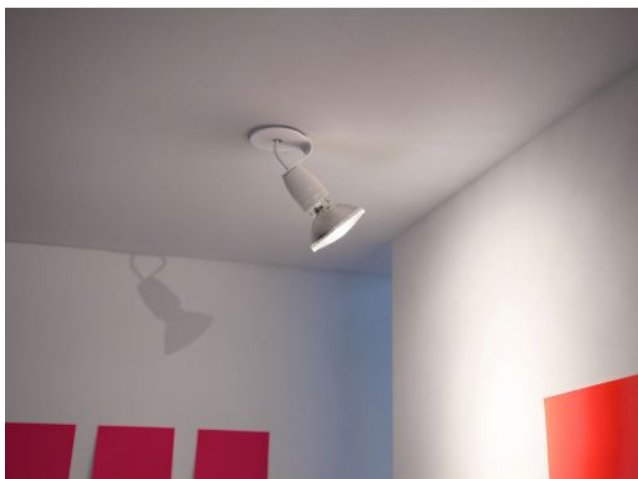

### Kabelfarbe

- czerwony
- biały
- szary

### Technical details

<b>Kraj produkcji</b>	 Niemcy
<b>producent</b>	Lichtlauf
<b>projektant</b>	Christoph Matthias
<b>rok</b>	2009
<b>ochrona</b>	IP20
<b>tworzywo</b>	ceramiczny, metal
<b>powierzchnia</b>	biały
<b>ściemnianie</b>	na miejscu z funkcją ściemniania
<b>pedestał/wersja</b>	E27
<b>Moc w watach</b>	75 W
<b>Żarówka w komplecie</b>	nie

### Opis

The Spotzki angular by the German lighting manufacturer Lichtlauf can be mounted as a wall or ceiling lamp. This white lamp has a 45 degree angled bracket made of white metal and illuminates walls or objects. The Lichtlauf Spotzki angular is rotatable by 180 degrees. This lamp is 16 cm high including bulb and has a diameter of 8.5 cm. The delivery of the light run lamp includes a surface-mounting box, which enables the rotatability of the lamp by 180 degrees. This lamp has a high-quality E27 ceramic socket and can be operated with reflector lamps. The ceramic socket is also suitable for other light sources with E27 base. The Spotzki angular by Lichtlauf is available in the cable colours white, red and grey. This lamp is also available as a vertical, straight version. Cables in special colours are also available on request. The lamp is delivered without bulbs.