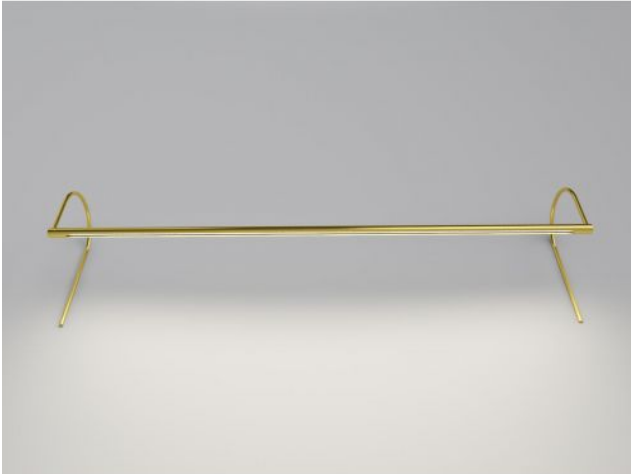

Betec

Minimus 119 cm Typ 15

Oberfläche

- chrom
- Matt złota
- Mosiądz błyszczący
- Mosiądz matowy
- nikiel błyszczący
- nikiel mat
- czarny
- wypalany
- złoty błyszczący

Technical details

Kraj produkcji	Niemcy
producent	Betec
projektant	Horst Lettenmayer
ochrona	IP20
zakres dostawy	LED
Projekcja w cm	15
tworzywo	mosiądz
Moc w watach	38,4 W
LED	łącznie
Wskaźnik oddawania barw	>90
Strumień świetlny w lm	3.794,6
Temperatura barwowa w stopniach Kelvina	2.700 extra biała ciepła
Dimensions	H 25 cm | L 119 cm

Opis

The Betec Minimus is a further development of the Clarus picture light. In contrast to the Clarus, its lamp head is thicker with a diameter of 1.8 cm. The Minimus was designed for the use of a Duo LED. A Duo LED consists of two LEDs in one housing and therefore has a particularly high light output. As a result, this picture light can also fulfil the side effect of brightening up a room. Its emitted light is mainly directed at the respective object, but it is reflected into the room at the same time, so that a pleasant atmosphere is created with the basic brightness.

The Minimus has a lamp head that can be rotated around its own axis. This makes the lamp ideal for illuminating pictures, menus and music stands. Here, the lamp is offered with a length of 119.1 cm and a projection of 15 cm (bracket type 15). It is available in the surfaces brass glossy, brass matt, chrome, nickel glossy, nickel matt, burnished, black matt, gold glossy and gold matt. With the supplied mounting set, the lamp can easily be fixed directly to a picture or to the wall. The picture light has a colour temperature of 2,700 Kelvin extra warm white as standard. On request, it is also available with 2,400 Kelvin extra warm white, 3,000 Kelvin warm white or 3,100 Kelvin white. The integrated LED is characterised by very good colour rendering with a high colour rendering index of Ra >90. A touch dimmer is offered as an accessory, with which the lamp can be switched and dimmed by touch. It is additionally offered in two other lengths and with a projection of 20 cm.