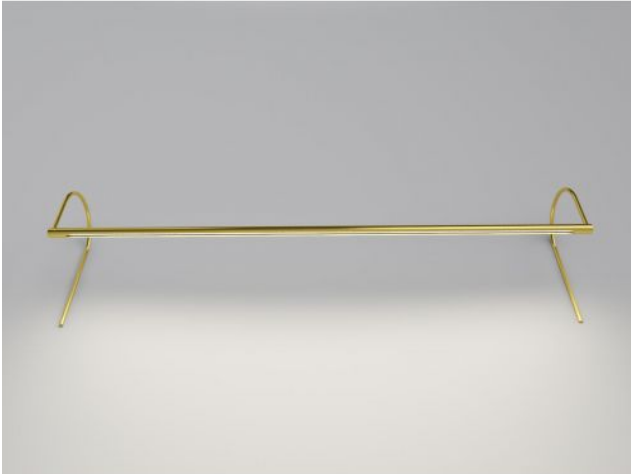

Betec

Minimus 119 cm Typ 15

Oberfläche

- chrom
- Matt złota
- Mosiądz błyszczący
- Mosiądz matowy
- nikiel błyszczący
- nikiel mat
- czarny
- wypalany
- złoty błyszczący

Technical details

Kraj produkcji	 Niemcy
producent	Betec
projektant	Horst Lettenmayer
ochrona	IP20
zakres dostawy	LED
Projekcja w cm	15
tworzywo	mosiądz
Moc w watach	38,4 W
LED	łącznie
Wskaźnik oddawania barw	>90
Strumień świetlny w lm	3.794,6
Temperatura barwowa w stopniach Kelvina	2.700 extra biała ciepła
Dimensions	H 25 cm L 119 cm

Opis

The Betec Minimus is a further development of the Clarus picture light. In contrast to the Clarus, its lamp head is thicker with a diameter of 1.8 cm. The Minimus was designed for the use of a Duo LED. A Duo LED consists of two LEDs in one housing and therefore has a particularly high light output. As a result, this picture light can also fulfil the side effect of brightening up a room. Its emitted light is mainly directed at the respective object, but it is reflected into the room at the same time, so that a pleasant atmosphere is created with the basic brightness.