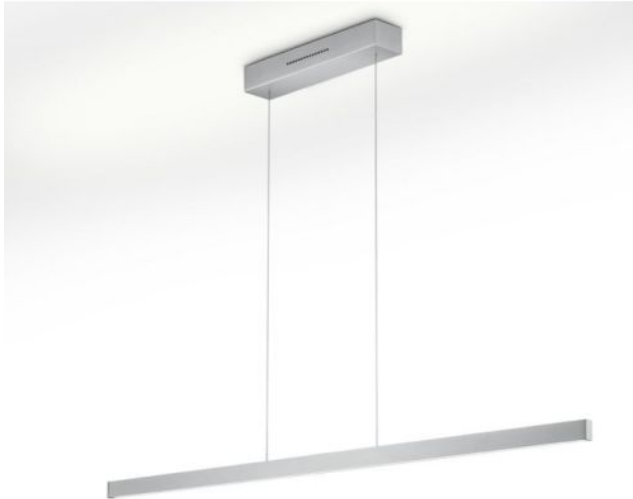

### Oberfläche

- nikiel
- brąz
- czarny

## Technical details

<b>Kraj produkcji</b>	 Niemcy
<b>producent</b>	Knapstein
<b>rok</b>	2023
<b>tworzywo</b>	brass
<b>regulacja wysokości</b>	z regulacją wysokości
<b>Moc w watach</b>	34 W
<b>LED #</b>	włącznie
<b>Wskaźnik oddawania barw</b>	>90
<b>Strumień świetlny w lm</b>	4004
<b>Temperatura barwowa w stopniach Kelvina</b>	2.200-3.000
<b>ochrona</b>	IP20
<b>zakres dostawy</b>	LED
<b>ściemnianie</b>	kontrola gestow
<b>wysokość całkowita</b>	73 - 180 cm
<b>Dimensions</b>	L 72 cm

## Opis

The Knapstein LINDA-72 pendant lamp has a length of 72 cm. By pulling or lifting the lamp itself, the total height of the lamp can be adjusted between 73 cm and 180 cm. The lamp can also be suspended at an angle. The pendant lamp emits its light simultaneously upwards and downwards. The uplight and downlight can be switched and dimmed separately by gesture control. The light colour can also be adjusted separately for the uplight and downlight to a warmer tone (from a colour temperature of 3,000 Kelvin warm white to 2,200 Kelvin extra warm white). All dimming and light colour settings are saved via the memory function and are automatically reset when the light is next switched on.

The sensor area for gesture control is located centrally on the lamp. The lamp is switched on or off by a wiping movement of the hand in the sensor area. To change the light intensity, the hand is held longer in the sensor area. The desired light colour can then be set by holding the hand in the sensor area again for a longer time. The LINDA-72 is available in different surfaces. There are no visible screws in the ceiling canopy, because of a magnetic holder.